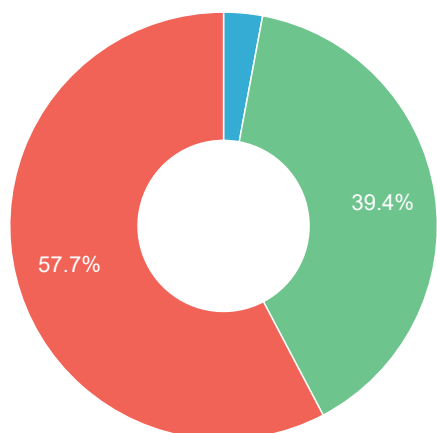

Running Costs

TOTAL ESTIMATED £1,194

Road Tax *	£35
Fuel	£689
Insurance	£470

ROAD TAX *

Band	C
CO2	117 g/Km
12 Month	£35
6 Month	N/A

FUEL

Annual Cost Estimate	£689
Based On	5,866 Annual Miles
Full Tank Cost	£89.74
Full Tank Distance	764 Miles
Average Fuel Urban	38 MPG
Average Fuel Country	59 MPG
Average Fuel Combined	49 MPG

INSURANCE

Group Rating 1-20	N/A
Group Rating 1-50	34
Annual Cost Estimate	£470

* The standard 12 month VED rate for all registered cars in this band is shown for the purposes of comparison. Note, figures quoted reflect the current rate only, and may be subject to change in the future. Cars with a list price of over £40,000 when new pay an additional rate of £310 per year on top of the standard rate, for five years

Warranty

MANUFACTURER WARRANTY Partially Expired

	TOTAL PERIOD OR DISTANCE	REMAINING PERIOD	REMAINING DISTANCE
Whole Vehicle	36 Months / Unlimited	Expired	Valid
Powertrain	36 Months / Unlimited	Expired	Valid
Anti-Corrosion	360 Months / Unlimited	Valid	Valid
Paint	36 Months / Unlimited	Expired	Valid
Roadside Assistance	360 Months / Unlimited	Valid	Valid