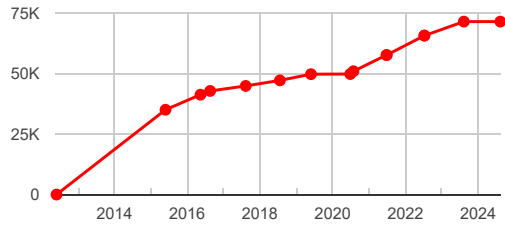

## Scrapped

SCRAPPED No

VIC No

## Stolen

STOLEN No

Mileages

DISCREPANCY **No**

DATE	READING	SOURCE
<b>Current Reading</b>		
09/08/2024	71,525 Miles	SOLDONMYDRIVECOM LTD
<b>Historical Readings</b>		
09/08/2023	71,524 Miles	ADVERT
09/07/2022	65,744 Miles	MOT
09/07/2022	65,741 Miles	MOT
26/06/2021	57,696 Miles	MOT
24/06/2021	57,694 Miles	MOT
27/07/2020	51,000 Miles	DVLA
25/06/2020	49,841 Miles	MOT
28/05/2019	49,786 Miles	CA
20/07/2018	47,219 Miles	MOT
11/08/2017	44,919 Miles	MOT
19/08/2016	42,846 Miles	MOT
14/05/2016	41,310 Miles	MOT
29/05/2015	35,075 Miles	MOT