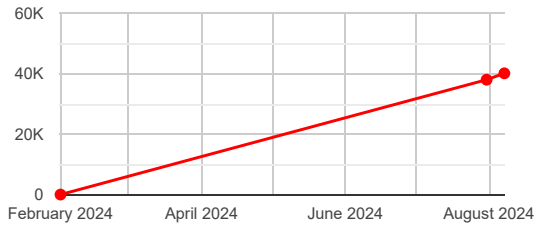

Finance

FINANCE	No
LAST CHECKED ON	07/08/2024

Write Off (MIAFTR)

WRITE-OFF (MIAFTR)	No
--------------------	----

Condition Alerts

CONDITION ALERT	No
-----------------	----

Scrapped

SCRAPPED	No
VIC	No

Stolen

STOLEN	No
--------	----

Mileages

DISCREPANCY **No**

DATE	READING	SOURCE
Current Reading		
07/08/2024	40,112 Miles	SOLDONMYDRIVECOM LTD
Historical Readings		
31/07/2024	37,999 Miles	ADVERT

Service History