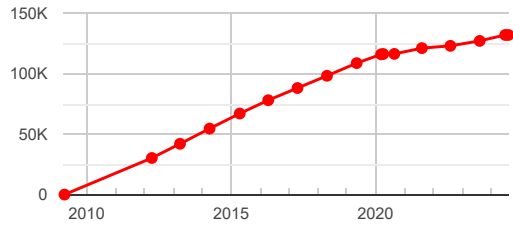

## Scrapped

SCRAPPED	No
VIC	No

## Stolen

STOLEN	No
--------	----

Mileages

DISCREPANCY **No**

DATE	READING	SOURCE
<b>Current Reading</b>		
05/08/2024	132,000 Miles	SOLDONMYDRIVECOM LTD
<b>Historical Readings</b>		
27/06/2024	131,999 Miles	ADVERT
09/08/2023	127,091 Miles	MOT
04/08/2022	123,013 Miles	MOT
09/08/2021	121,115 Miles	MOT
25/08/2020	116,339 Miles	MOT
07/04/2020	116,256 Miles	MOT
11/03/2020	115,999 Miles	ADVERT
07/05/2019	108,716 Miles	MOT
27/04/2018	98,238 Miles	MOT
19/04/2017	88,116 Miles	MOT
14/04/2016	78,034 Miles	MOT
20/04/2015	67,025 Miles	MOT
04/04/2014	54,564 Miles	MOT
26/03/2013	41,995 Miles	MOT
04/04/2012	30,257 Miles	MOT