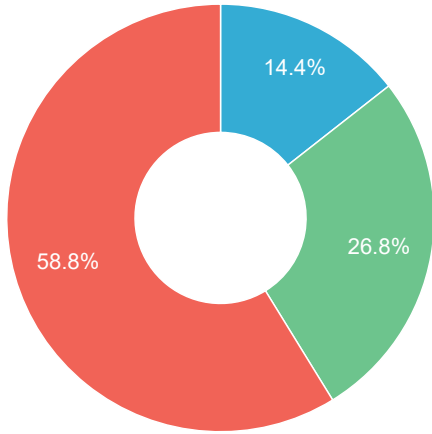

Running Costs

TOTAL ESTIMATED £2,116

Road Tax *	£305
Fuel	£1,244
Insurance	£567

ROAD TAX *

Band	H
CO2	169 g/Km
12 Month	£305
6 Month	£168

FUEL

Annual Cost Estimate	£1,244
Based On	8,597 Annual Miles
Full Tank Cost	£94.18
Full Tank Distance	651 Miles
Average Fuel Urban	28 MPG
Average Fuel Country	47 MPG
Average Fuel Combined	37 MPG

INSURANCE

Group Rating 1-20	14
Group Rating 1-50	30
Annual Cost Estimate	£567

* The standard 12 month VED rate for all registered cars in this band is shown for the purposes of comparison. Note, figures quoted reflect the current rate only, and may be subject to change in the future. Cars with a list price of over £40,000 when new pay an additional rate of £310 per year on top of the standard rate, for five years

Warranty

MANUFACTURER WARRANTY Partially Expired

	TOTAL PERIOD OR DISTANCE	REMAINING PERIOD	REMAINING DISTANCE
Whole Vehicle	36 Months / Unlimited	Expired	Valid
Powertrain	36 Months / Unlimited	Expired	Valid
Anti-Corrosion	360 Months / Unlimited	Valid	Valid
Paint	36 Months / Unlimited	Expired	Valid
Roadside Assistance	360 Months / Unlimited	Valid	Valid