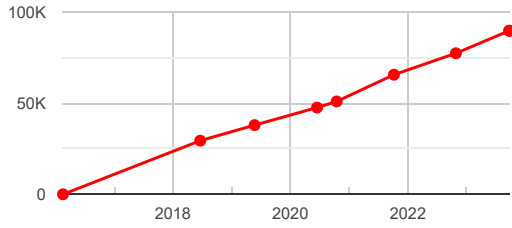

STOLEN No

Mileages

DISCREPANCY No

DATE	READING	SOURCE
Historical Readings		
23/09/2023	89,662 Miles	MOT
22/09/2023	89,661 Miles	MOT
26/10/2022	77,332 Miles	MOT
06/10/2021	65,580 Miles	MOT
15/10/2020	50,919 Miles	MOT
15/06/2020	47,559 Miles	MOT
24/05/2019	37,945 Miles	MOT
20/06/2018	29,398 Miles	MOT