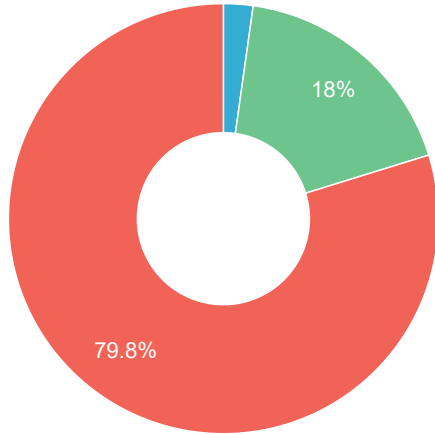

Running Costs

TOTAL ESTIMATED £1,577

Road Tax * £35

Fuel £1,258

Insurance £284

ROAD TAX *

Band	C
CO2	118 g/Km
12 Month	£35
6 Month	N/A

FUEL

Annual Cost Estimate	£1,258
Based On	10,745 Annual Miles
Full Tank Cost	£64.22
Full Tank Distance	548 Miles
Average Fuel Urban	35 MPG
Average Fuel Country	57 MPG
Average Fuel Combined	46 MPG

INSURANCE

Group Rating 1-20	N/A
Group Rating 1-50	3
Annual Cost Estimate	£284

* The standard 12 month VED rate for all registered cars in this band is shown for the purposes of comparison. Note, figures quoted reflect the current rate only, and may be subject to change in the future. Cars with a list price of over £40,000 when new pay an additional rate of £310 per year on top of the standard rate, for five years

Warranty

MANUFACTURER WARRANTY Expired

	TOTAL PERIOD OR DISTANCE	REMAINING PERIOD	REMAINING DISTANCE
Whole Vehicle	36 Months / 60,000 Miles	Expired	Expired
Powertrain	36 Months / 60,000 Miles	Expired	Expired
Anti-Corrosion	72 Months / Unlimited	Expired	Valid
Paint	36 Months / Unlimited	Expired	Valid
Roadside Assistance	12 Months / Unlimited	Expired	Valid