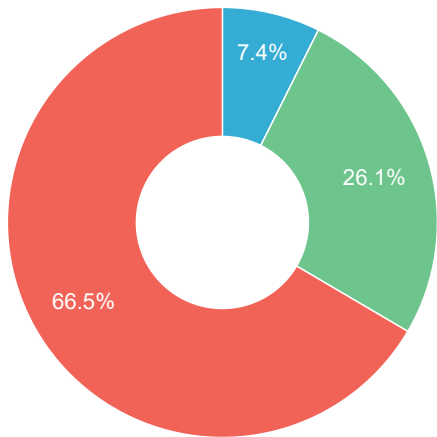

Valuation

AUTOTRADER VALUATION

Today's Valuation Based On 33,940 Miles UPDATE

Vehicle	Vauxhall Grandland X 1.2 Turbo GPF SE SUV Sdr Petrol Manual Euro 6 (s/s) (130 ps)
Trade	£7,966
Retail Value	£10,861
Part Exchange	£7,922
Private	£9,170

Running Costs

ROAD TAX *

Band	G
CO2	120 g/Km
12 Month	£190
6 Month	£104

FUEL

Annual Cost Estimate	£1,717
Based On	11,680 Annual Miles
Full Tank Cost	£75.63
Full Tank Distance	515 Miles
Average Fuel Urban	0 MPG
Average Fuel Country	0 MPG
Average Fuel Combined	MPG

INSURANCE

Group Rating 1-20	N/A
Group Rating 1-50	15
Annual Cost Estimate	£673

* The standard 12 month VED rate for all registered cars in this band is shown for the purposes of comparison. Note, figures quoted reflect the current rate only, and may be subject to change in the future. Cars with a list price of over £40,000 when new pay an additional rate of £310 per year on top of the standard rate, for five years