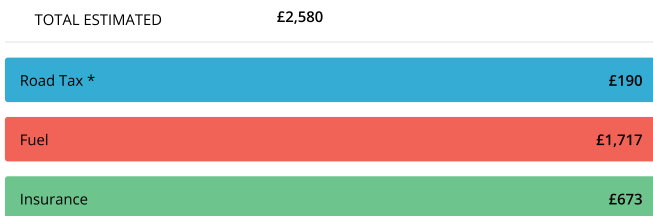

Tax & SORN

TAX VALID	Yes
TAX EXPIRY	01/02/2025
SORN	No

Valuation

AUTOTRADER VALUATION

Today's Valuation Based On 33,940 Miles UPDATE

Vehicle	Vauxhall Grandland X 1.2 Turbo GPF SE SUV Sdr Petrol Manual Euro 6 (s/s) (130 ps)
Trade	£7,966
Retail Value	£10,861
Part Exchange	£7,922
Private	£9,170

Running Costs

ROAD TAX *

Band	G
CO2	120 g/Km
12 Month	£190
6 Month	£104

FUEL

Annual Cost Estimate	£1,717
Based On	11,680 Annual Miles
Full Tank Cost	£75.63
Full Tank Distance	515 Miles
Average Fuel Urban	0 MPG
Average Fuel Country	0 MPG
Average Fuel Combined	MPG