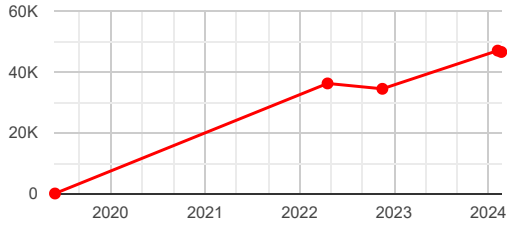

Stolen

STOLEN

No

Mileages

DISCREPANCY

No

DATE	READING	SOURCE
Historical Readings		
20/02/2024	46,551 Miles	MOT
06/02/2024	47,000 Miles	DVLA
17/11/2022	34,437 Miles	MOT
19/04/2022	36,207 Miles	MOT

Service History

At Risk

AT RISK

No

Taxi/PSV Check

Found 1 minor issue

FOUND ON TAXI/PSV DATABASE

Not Checked

Recall Check

Found 1 minor issue

RECALL OUTSTANDING

Not Checked