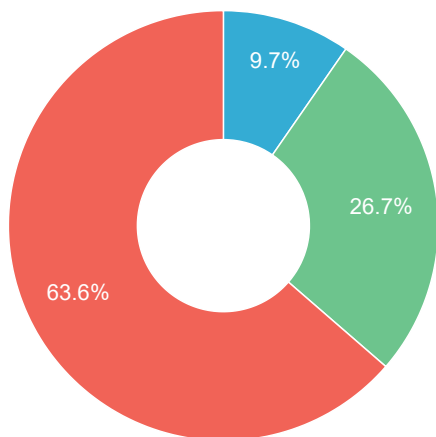

Running Costs

TOTAL ESTIMATED £1,969

Road Tax * £190

Fuel £1,253

Insurance £526

ROAD TAX *

Band	E
CO2	139 g/Km
12 Month	£190
6 Month	£104

FUEL

Annual Cost Estimate	£1,253
Based On	11,630 Annual Miles
Full Tank Cost	£89.74
Full Tank Distance	833 Miles
Average Fuel Urban	42 MPG
Average Fuel Country	64 MPG
Average Fuel Combined	53 MPG

INSURANCE

Group Rating 1-20	N/A
Group Rating 1-50	35
Annual Cost Estimate	£526

* The standard 12 month VED rate for all registered cars in this band is shown for the purposes of comparison. Note, figures quoted reflect the current rate only, and may be subject to change in the future. Cars with a list price of over £40,000 when new pay an additional rate of £310 per year on top of the standard rate, for five years

Warranty

MANUFACTURER WARRANTY Partially Expired

	TOTAL PERIOD OR DISTANCE	REMAINING PERIOD	REMAINING DISTANCE
Whole Vehicle	36 Months / Unlimited	Expired	Valid
Powertrain	36 Months / Unlimited	Expired	Valid
Anti-Corrosion	360 Months / Unlimited	Valid	Valid
Paint	36 Months / Unlimited	Expired	Valid
Roadside Assistance	360 Months / Unlimited	Valid	Valid