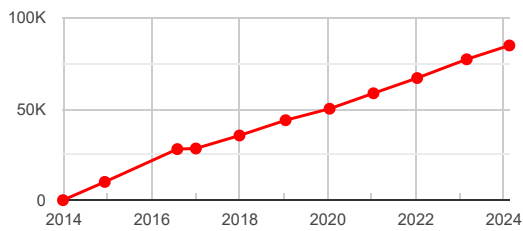

Stolen

STOLEN No

Mileages

DISCREPANCY No

DATE	READING	SOURCE
Historical Readings		
14/02/2024	84,808 Miles	MOT
25/02/2023	77,226 Miles	MOT
10/01/2022	66,943 Miles	MOT
12/01/2021	58,596 Miles	MOT
14/01/2020	50,115 Miles	MOT
14/01/2019	43,832 Miles	MOT
27/12/2017	35,454 Miles	MOT
30/12/2016	28,330 Miles	MOT
29/07/2016	28,000 Miles	DVLA
05/12/2014	10,000 Miles	DVLA