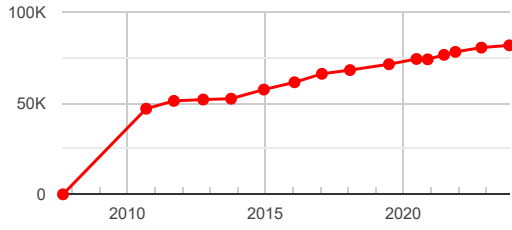

## Scrapped

SCRAPPED	No
VIC	No

## Stolen

STOLEN	No
--------	----

Mileages

DISCREPANCY No

DATE	READING	SOURCE
<b>Historical Readings</b>		
07/11/2023	81,681 Miles	MOT
02/11/2022	80,430 Miles	MOT
23/11/2021	78,087 Miles	MOT
25/06/2021	76,456 Miles	MOT
21/11/2020	74,000 Miles	DVLA
26/06/2020	74,200 Miles	MOT
27/06/2019	71,320 Miles	MOT
27/01/2018	68,120 Miles	MOT
20/01/2017	66,063 Miles	MOT
23/01/2016	61,417 Miles	MOT
13/12/2014	57,430 Miles	MOT
05/10/2013	52,436 Miles	MOT
01/10/2012	51,955 Miles	MOT
09/09/2011	51,228 Miles	MOT
07/09/2010	46,933 Miles	MOT