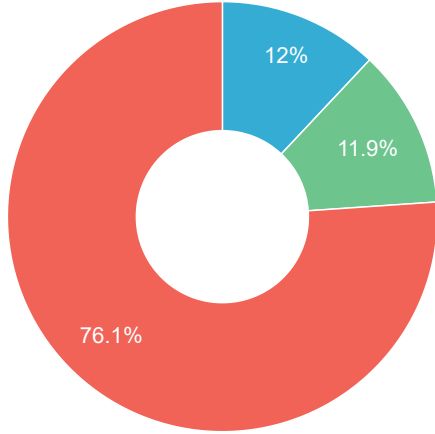

## Valuation

BASIC VALUATION		£8,170.00
Based On	N/A	
Trade Value	£8,170.00	
Forecourt Value	£13,180.00	
Private Value	£10,690.00	

Running Costs

TOTAL ESTIMATED £6,122

Road Tax \* £735

Fuel £4,658

Insurance £729