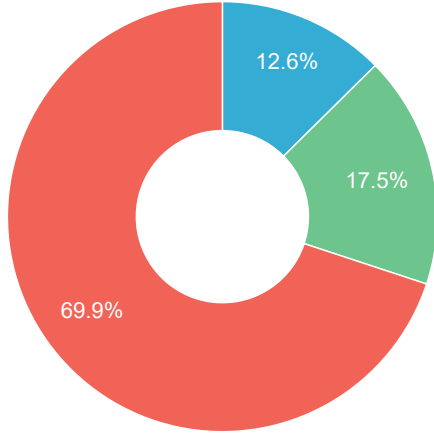

Running Costs

TOTAL ESTIMATED £3,295

Road Tax * £415

Fuel £2,304

Insurance £576

ROAD TAX *

Band	K
CO2	215 g/Km
12 Month	£415
6 Month	£228

FUEL

Annual Cost Estimate	£2,304
Based On	11,481 Annual Miles
Full Tank Cost	£103.43
Full Tank Distance	515 Miles
Average Fuel Urban	22 MPG
Average Fuel Country	35 MPG
Average Fuel Combined	29 MPG

INSURANCE

Group Rating 1-20	N/A
Group Rating 1-50	41
Annual Cost Estimate	£576

* The standard 12 month VED rate for all registered cars in this band is shown for the purposes of comparison. Note, figures quoted reflect the current rate only, and may be subject to change in the future. Cars with a list price of over £40,000 when new pay an additional rate of £310 per year on top of the standard rate, for five years

Warranty

MANUFACTURER WARRANTY Expired

	TOTAL PERIOD OR DISTANCE	REMAINING PERIOD	REMAINING DISTANCE
Whole Vehicle	36 Months / 60,000 Miles	Expired	Expired
Powertrain	36 Months / 60,000 Miles	Expired	Expired
Anti-Corrosion	96 Months / Unlimited	Expired	Valid
Paint	36 Months / Unlimited	Expired	Valid
Roadside Assistance	12 Months / Unlimited	Expired	Valid