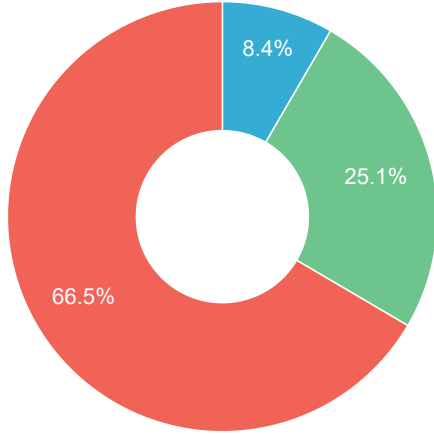

Running Costs

TOTAL ESTIMATED £2,383

Road Tax *	£200
Fuel	£1,586
Insurance	£597

ROAD TAX *

Band	F
CO2	149 g/Km
12 Month	£200
6 Month	£110

FUEL

Annual Cost Estimate	£1,586
Based On	10,788 Annual Miles
Full Tank Cost	£68.50
Full Tank Distance	466 Miles
Average Fuel Urban	27 MPG
Average Fuel Country	48 MPG
Average Fuel Combined	37 MPG

INSURANCE

Group Rating 1-20	N/A
Group Rating 1-50	32
Annual Cost Estimate	£597

* The standard 12 month VED rate for all registered cars in this band is shown for the purposes of comparison. Note, figures quoted reflect the current rate only, and may be subject to change in the future. Cars with a list price of over £40,000 when new pay an additional rate of £310 per year on top of the standard rate, for five years

Warranty

MANUFACTURER WARRANTY Expired

	TOTAL PERIOD OR DISTANCE	REMAINING PERIOD	REMAINING DISTANCE
Whole Vehicle	36 Months / 60,000 Miles	Expired	Valid
Powertrain	36 Months / 60,000 Miles	Expired	Valid
Anti-Corrosion	144 Months / Unlimited	Expired	Valid
Paint	36 Months / Unlimited	Expired	Valid
Roadside Assistance	12 Months / Unlimited	Expired	Valid