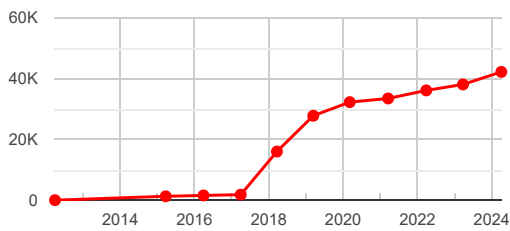

Stolen

STOLEN No

Mileages

DISCREPANCY No

DATE	READING	SOURCE
Historical Readings		
04/04/2024	42,193 Miles	MOT
24/03/2023	38,060 Miles	MOT
28/03/2022	36,102 Miles	MOT
18/03/2021	33,448 Miles	MOT
06/03/2020	32,251 Miles	MOT
13/03/2019	27,769 Miles	MOT
21/03/2018	16,000 Miles	MOT
30/03/2017	1,807 Miles	MOT
29/03/2016	1,556 Miles	MOT
24/03/2015	1,273 Miles	MOT