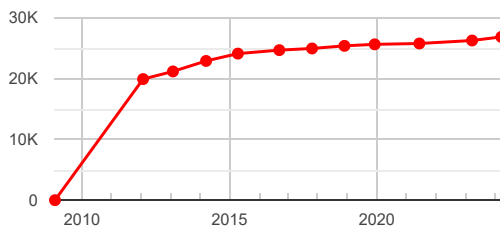

Stolen

STOLEN No

Mileages

DISCREPANCY No

DATE	READING	SOURCE
Historical Readings		
20/03/2024	26,848 Miles	MOT
24/03/2023	26,258 Miles	MOT
09/06/2021	25,765 Miles	MOT
04/12/2019	25,626 Miles	MOT
24/11/2018	25,379 Miles	MOT
19/10/2017	24,948 Miles	MOT
09/09/2016	24,676 Miles	MOT
15/04/2015	24,104 Miles	MOT
17/03/2014	22,899 Miles	MOT
31/01/2013	21,172 Miles	MOT
27/01/2012	19,916 Miles	MOT