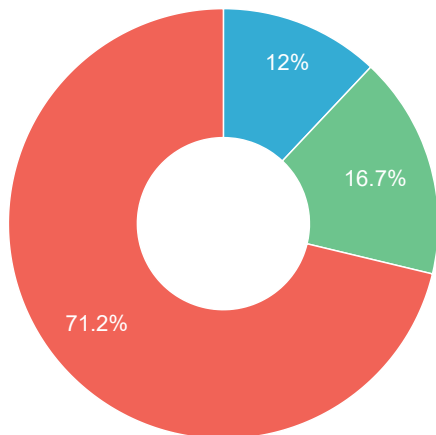

Running Costs

TOTAL ESTIMATED £3,453

Road Tax * £415

Fuel £2,460

Insurance £578

ROAD TAX *

Band	K
CO2	222 g/Km
12 Month	£415
6 Month	£228

FUEL

Annual Cost Estimate	£2,460
Based On	10,496 Annual Miles
Full Tank Cost	£100.22
Full Tank Distance	428 Miles
Average Fuel Urban	17 MPG
Average Fuel Country	35 MPG
Average Fuel Combined	25 MPG

INSURANCE

Group Rating 1-20	18
Group Rating 1-50	42
Annual Cost Estimate	£578

* The standard 12 month VED rate for all registered cars in this band is shown for the purposes of comparison. Note, figures quoted reflect the current rate only, and may be subject to change in the future. Cars with a list price of over £40,000 when new pay an additional rate of £310 per year on top of the standard rate, for five years

Warranty

MANUFACTURER WARRANTY Expired

	TOTAL PERIOD OR DISTANCE	REMAINING PERIOD	REMAINING DISTANCE
Whole Vehicle	24 Months / Unlimited	Expired	Valid
Powertrain	24 Months / Unlimited	Expired	Valid
Anti-Corrosion	120 Months / Unlimited	Expired	Valid
Paint	36 Months / Unlimited	Expired	Valid
Roadside Assistance	12 Months / Unlimited	Expired	Valid