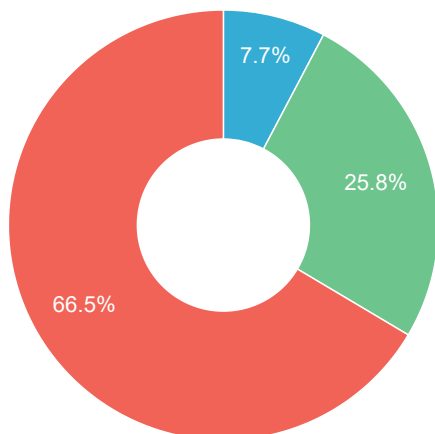

Tax & SORN

TAX VALID	Yes
TAX EXPIRY	01/11/2024
SORN	No

Valuation

AUTOTRADER VALUATION

Today's Valuation Based On 94,077 Miles UPDATE

Vehicle	BMW 2 Series 2.0 220d M Sport Coupe 2dr Diesel Manual Euro 6 (s/s) (184 ps)
Trade	£5,165
Retail Value	£8,594
Part Exchange	£5,020
Private	£6,720

Running Costs

TOTAL ESTIMATED £1,944

Road Tax *	£150
Fuel	£1,292
Insurance	£502

ROAD TAX *

Band	D
CO2	125 g/Km
12 Month	£150
6 Month	£82

FUEL

Annual Cost Estimate	£1,292
Based On	11,000 Annual Miles
Full Tank Cost	£79.09
Full Tank Distance	673 Miles
Average Fuel Urban	40 MPG
Average Fuel Country	57 MPG
Average Fuel Combined	49 MPG

INSURANCE

Group Rating 1-20	N/A
Group Rating 1-50	25
Annual Cost Estimate	£502

* The standard 12 month VED rate for all registered cars in this band is shown for the purposes of comparison. Note, figures quoted reflect the current rate only, and may be subject to change in the future. Cars with a list price of over £40,000 when new pay an additional rate of £310 per year on top of the standard rate, for five years