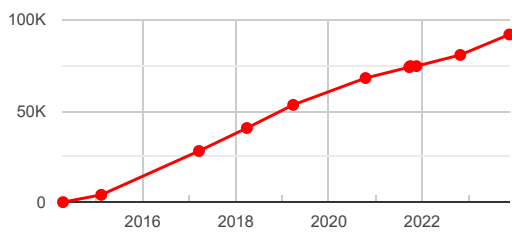

STOLEN No

Mileages

DISCREPANCY No

DATE	READING	SOURCE
Historical Readings		
16/11/2023	91,909 Miles	MOT
27/10/2022	80,692 Miles	MOT
17/11/2021	74,563 Miles	MOT
30/09/2021	74,556 Miles	UK TRADE
22/09/2021	74,000 Miles	DVLA
14/10/2020	68,027 Miles	MOT
26/03/2019	53,322 Miles	MOT
28/03/2018	40,632 Miles	MOT
17/03/2017	28,041 Miles	MOT
09/02/2015	4,000 Miles	DVLA