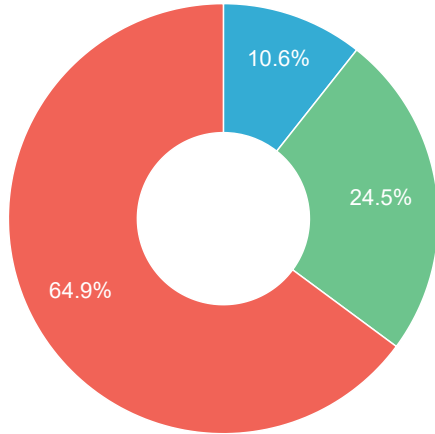

Fuel £1,158

Insurance £437

ROAD TAX *

Band	E
CO2	99 g/Km
12 Month	£190
6 Month	£104

FUEL

Annual Cost Estimate	£1,158
Based On	12,784 Annual Miles
Full Tank Cost	£80.61
Full Tank Distance	890 Miles
Average Fuel Urban	55 MPG
Average Fuel Country	69 MPG
Average Fuel Combined	64 MPG