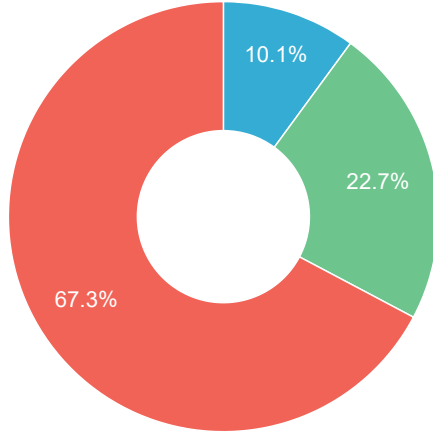

Running Costs

TOTAL ESTIMATED £2,532

Road Tax *	£255
Fuel	£1,703
Insurance	£574

ROAD TAX *

Band	G
CO2	157 g/Km
12 Month	£255
6 Month	£140

FUEL

Annual Cost Estimate	£1,703
Based On	10,904 Annual Miles
Full Tank Cost	£78.49
Full Tank Distance	503 Miles
Average Fuel Urban	26 MPG
Average Fuel Country	43 MPG
Average Fuel Combined	35 MPG

INSURANCE

Group Rating 1-20	N/A
Group Rating 1-50	24
Annual Cost Estimate	£574

* The standard 12 month VED rate for all registered cars in this band is shown for the purposes of comparison. Note, figures quoted reflect the current rate only, and may be subject to change in the future. Cars with a list price of over £40,000 when new pay an additional rate of £310 per year on top of the standard rate, for five years

Warranty

MANUFACTURER WARRANTY Expired

	TOTAL PERIOD OR DISTANCE	REMAINING PERIOD	REMAINING DISTANCE
Whole Vehicle	36 Months / 60,000 Miles	Expired	Valid
Powertrain	36 Months / 60,000 Miles	Expired	Valid
Anti-Corrosion	144 Months / Unlimited	Expired	Valid
Paint	36 Months / Unlimited	Expired	Valid
Roadside Assistance	12 Months / Unlimited	Expired	Valid