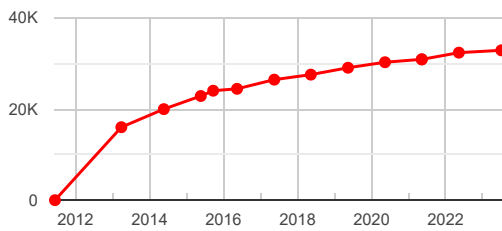

Stolen

STOLEN No

Mileages

DISCREPANCY No

DATE	READING	SOURCE
Historical Readings		
04/07/2023	32,862 Miles	MOT
11/05/2022	32,347 Miles	MOT
10/05/2021	30,871 Miles	MOT
10/05/2021	30,885 Miles	MOT
12/05/2020	30,246 Miles	MOT
13/05/2019	29,038 Miles	MOT
11/05/2018	27,529 Miles	MOT
15/05/2017	26,427 Miles	MOT
13/05/2016	24,417 Miles	MOT
20/09/2015	24,000 Miles	DVLA
21/05/2015	22,842 Miles	MOT
21/05/2014	19,965 Miles	MOT
28/03/2013	16,000 Miles	DVLA