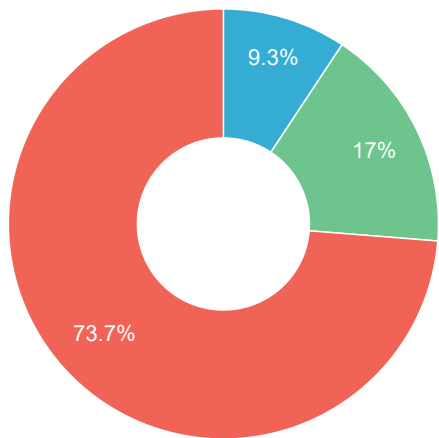

Tax & SORN

TAX VALID	Yes
TAX EXPIRY	01/12/2024
SORN	No

Valuation

AUTOTRADER VALUATION

Today's Valuation Based On 63,233 Miles UPDATE

Vehicle	MINI Hatch 2.0 Cooper S Hatchback 3dr Petrol Manual Euro 6 (s/s) (192 ps)
Trade	£5,787
Retail Value	£8,897
Part Exchange	£5,630
Private	£7,170

Running Costs

TOTAL ESTIMATED **£2,041**

Road Tax *	£190
Fuel	£1,505
Insurance	£346

ROAD TAX *	
Band	E
CO2	136 g/Km
12 Month	£190
6 Month	£104

FUEL	
Annual Cost Estimate	£1,505
Based On	11,497 Annual Miles
Full Tank Cost	£62.79
Full Tank Distance	480 Miles
Average Fuel Urban	31 MPG
Average Fuel Country	51 MPG
Average Fuel Combined	41 MPG

INSURANCE	
Group Rating 1-20	N/A
Group Rating 1-50	26
Annual Cost Estimate	£346

* The standard 12 month VED rate for all registered cars in this band is shown for the purposes of comparison. Note, figures quoted reflect the current rate only, and may be subject to change in the future. Cars with a list price of over £40,000 when new pay an additional rate of £310 per year on top of the standard rate, for five years