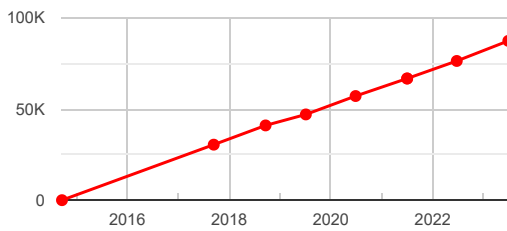

Stolen

STOLEN No

Mileages

DISCREPANCY No

DATE	READING	SOURCE
Historical Readings		
27/06/2023	87,332 Miles	MOT
22/06/2022	76,315 Miles	MOT
01/07/2021	66,704 Miles	MOT
01/07/2021	66,697 Miles	MOT
26/06/2020	57,084 Miles	MOT
05/07/2019	47,000 Miles	MOT
19/09/2018	40,977 Miles	MOT
12/09/2017	30,427 Miles	MOT