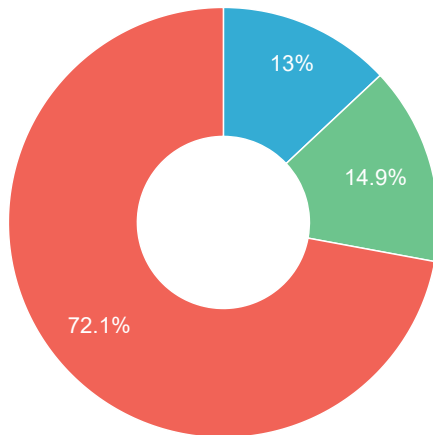

Valuation

AUTOTRADER VALUATION

Today's Valuation Based On 118,028 Miles

UPDATE

Vehicle	Volkswagen Touareg 3.0 TDI V6 BlueMotion Tech SE SUV 5dr Diesel Tiptronic 4WD Euro 5 (s/s) (245 ps)
Trade	£4,872
Retail Value	£8,237
Part Exchange	£4,740
Private	£6,410

Running Costs

TOTAL ESTIMATED £2,805

Road Tax * £365

Fuel £2,022

Insurance £418

ROAD TAX *

Band	J
CO2	189 g/Km
12 Month	£365
6 Month	£201

FUEL

Annual Cost Estimate	£2,022
Based On	11,164 Annual Miles
Full Tank Cost	£129.29
Full Tank Distance	714 Miles
Average Fuel Urban	27 MPG
Average Fuel Country	36 MPG
Average Fuel Combined	32 MPG

INSURANCE

Group Rating 1-20	N/A
Group Rating 1-50	40
Annual Cost Estimate	£418

* The standard 12 month VED rate for all registered cars in this band is shown for the purposes of comparison. Note, figures quoted reflect the current rate only, and may be subject to change in the future. Cars with a list price of over £40,000 when new pay an additional rate of £310 per year on top of the standard rate, for five years