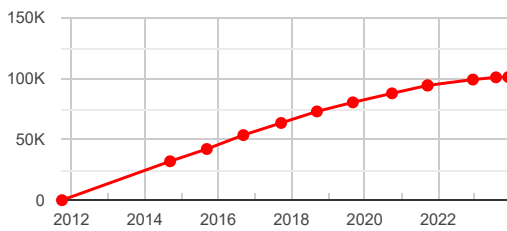

Stolen

STOLEN No

Mileages

DISCREPANCY No

DATE	READING	SOURCE
<b>Historical Readings</b>		
01/12/2023	101,240 Miles	MOT
31/07/2023	101,000 Miles	DVLA
13/12/2022	99,179 Miles	MOT
18/09/2021	94,364 Miles	MOT
17/09/2021	94,352 Miles	MOT
28/09/2020	87,825 Miles	MOT
04/09/2019	80,434 Miles	MOT
11/09/2018	72,965 Miles	MOT
19/09/2017	63,486 Miles	MOT
08/09/2016	53,513 Miles	MOT
10/09/2015	42,072 Miles	MOT
09/09/2014	31,969 Miles	MOT