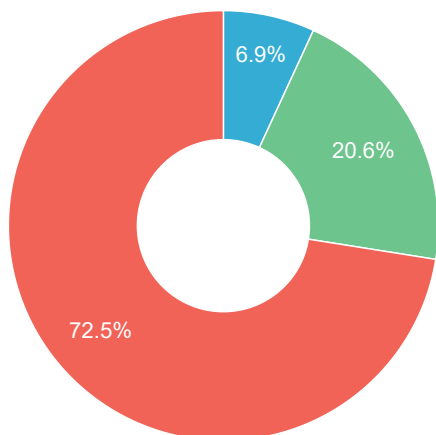

Running Costs

TOTAL ESTIMATED £2,763

Road Tax * £190

Fuel £2,003

Insurance £570

ROAD TAX *

Band	I
CO2	168 g/Km
12 Month	£190
6 Month	£104

FUEL

Annual Cost Estimate	£2,003
Based On	11,786 Annual Miles
Full Tank Cost	£71.35
Full Tank Distance	420 Miles
Average Fuel Urban	MPG
Average Fuel Country	MPG
Average Fuel Combined	MPG

INSURANCE

Group Rating 1-20	N/A
Group Rating 1-50	33
Annual Cost Estimate	£570

* The standard 12 month VED rate for all registered cars in this band is shown for the purposes of comparison. Note, figures quoted reflect the current rate only, and may be subject to change in the future. Cars with a list price of over £40,000 when new pay an additional rate of £310 per year on top of the standard rate, for five years

Warranty

MANUFACTURER WARRANTY Partially Expired

	TOTAL PERIOD OR DISTANCE	REMAINING PERIOD	REMAINING DISTANCE
Whole Vehicle	36 Months / Unlimited	Expired	Valid
Powertrain	36 Months / Unlimited	Expired	Valid
Anti-Corrosion	360 Months / Unlimited	Valid	Valid
Paint	36 Months / Unlimited	Expired	Valid
Roadside Assistance	360 Months / Unlimited	Valid	Valid