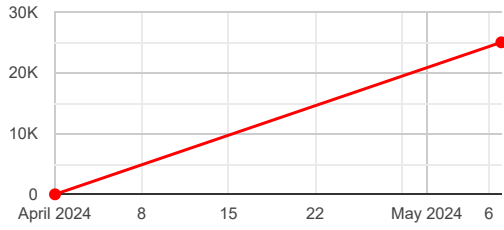

Finance

FINANCE	No
LAST CHECKED ON	20/05/2024

Write Off (MIAFTR)

WRITE-OFF (MIAFTR)	No
--------------------	----

Condition Alerts

CONDITION ALERT	No
-----------------	----

Scrapped

SCRAPPED	No
VIC	No

Stolen

STOLEN	No
--------	----

Mileages

DISCREPANCY **No**

DATE	READING	SOURCE
Historical Readings		
07/05/2024	25,000 Miles	DVLA

Service History

At Risk

AT RISK **No**