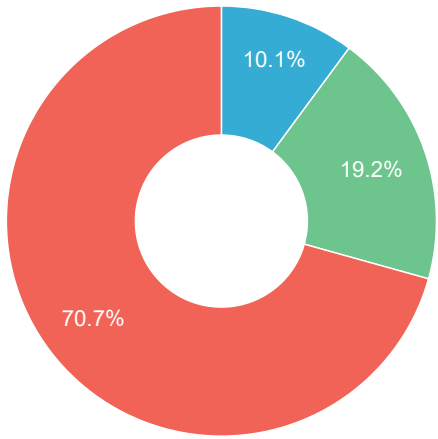

Tax & SORN

TAX VALID	Yes
TAX EXPIRY	01/09/2024
SORN	No

Valuation

AUTOTRADER VALUATION

Today's Valuation Based On 53,668 Miles UPDATE

Vehicle	Volkswagen Scirocco 2.0 TSI BlueMotion Tech R Hatchback 3dr Petrol DSG Euro 6 (s/s) (280 ps)
Trade	£11,441
Retail Value	£15,382
Part Exchange	£11,190
Private	£13,020

Running Costs

TOTAL ESTIMATED **£3,161**

Road Tax *	£320
Fuel	£2,234
Insurance	£607

ROAD TAX *

Band	I
CO2	185 g/Km
12 Month	£320
6 Month	£176

FUEL

Annual Cost Estimate	£2,234
Based On	11,079 Annual Miles
Full Tank Cost	£86.13
Full Tank Distance	427 Miles
Average Fuel Urban	21 MPG
Average Fuel Country	38 MPG
Average Fuel Combined	29 MPG

INSURANCE

Group Rating 1-20	N/A
Group Rating 1-50	39
Annual Cost Estimate	£607

* The standard 12 month VED rate for all registered cars in this band is shown for the purposes of comparison. Note, figures quoted reflect the current rate only, and may be subject to change in the future. Cars with a list price of over £40,000 when new pay an additional rate of £310 per year on top of the standard rate, for five years