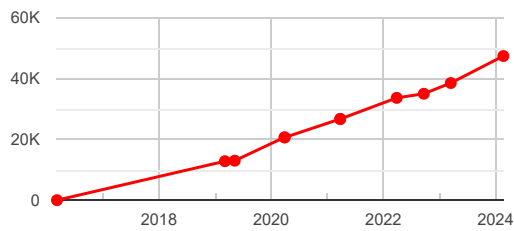

**Stolen**

STOLEN	No
--------	----

**Mileages**

DISCREPANCY	No
-------------	----

DATE	READING	SOURCE
<b>Current Reading</b>		
20/02/2024	47,410 Miles	MOT
<b>Historical Readings</b>		
15/03/2023	38,534 Miles	MOT
20/09/2022	35,007 Miles	TRADE
28/03/2022	33,646 Miles	MOT
26/03/2021	26,703 Miles	MOT
25/03/2021	26,703 Miles	MOT
30/03/2020	20,640 Miles	MOT
27/03/2020	20,660 Miles	MOT
09/05/2019	12,987 Miles	UK TRADE
06/03/2019	12,811 Miles	MOT