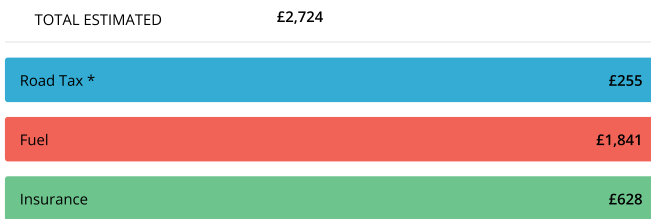

Tax & SORN

Found 1 minor issue

TAX VALID	No
TAX EXPIRY	09/01/2024
SORN	No

Valuation

AUTOTRADER VALUATION

Today's Valuation Based On 78,831 Miles UPDATE

Vehicle	Porsche Macan 3.0 TD V6 S SUV 5dr Diesel PDK 4WD Euro 6 (s/s) (258 ps)
Trade	£16,958
Retail Value	£23,140
Part Exchange	£16,680
Private	£19,400

Running Costs

ROAD TAX *	
Band	G
CO2	161 g/Km
12 Month	£255
6 Month	£140

FUEL	
Annual Cost Estimate	£1,841
Based On	11,939 Annual Miles
Full Tank Cost	£91.26
Full Tank Distance	592 Miles
Average Fuel Urban	34 MPG
Average Fuel Country	40 MPG
Average Fuel Combined	37 MPG