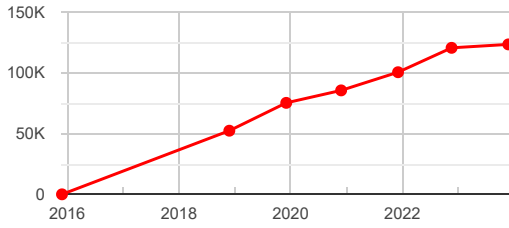

Finance

FINANCE	No
LAST CHECKED ON	15/04/2024

Write Off (MIAFTR)

WRITE-OFF (MIAFTR)	No
--------------------	----

Condition Alerts

CONDITION ALERT	No
-----------------	----

Scrapped

SCRAPPED	No
VIC	No

Stolen

STOLEN	No
--------	----

Mileages

DISCREPANCY **No**

DATE	READING	SOURCE
Historical Readings		
24/11/2023	123,289 Miles	MOT
18/11/2022	120,464 Miles	MOT
03/12/2021	100,410 Miles	MOT
26/11/2020	85,467 Miles	MOT
03/12/2019	75,211 Miles	MOT
26/11/2018	52,315 Miles	MOT