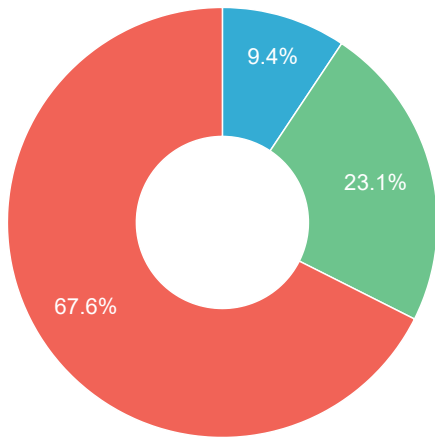

Valuation

AUTOTRADER VALUATION

Today's Valuation Based On 78,831 Miles UPDATE

Vehicle	Porsche Macan 3.0 TD V6 S SUV 5dr Diesel PDK 4WD Euro 6 (s/s) (258 ps)
Trade	£16,958
Retail Value	£23,140
Part Exchange	£16,680
Private	£19,400

Running Costs

ROAD TAX *	
Band	G
CO2	161 g/Km
12 Month	£255
6 Month	£140

FUEL	
Annual Cost Estimate	£1,841
Based On	11,939 Annual Miles
Full Tank Cost	£91.26
Full Tank Distance	592 Miles
Average Fuel Urban	34 MPG
Average Fuel Country	40 MPG
Average Fuel Combined	37 MPG

INSURANCE	
Group Rating 1-20	N/A
Group Rating 1-50	39
Annual Cost Estimate	£628

* The standard 12 month VED rate for all registered cars in this band is shown for the purposes of comparison. Note, figures quoted reflect the current rate only, and may be subject to change in the future. Cars with a list price of over £40,000 when new pay an additional rate of £310 per year on top of the standard rate, for five years