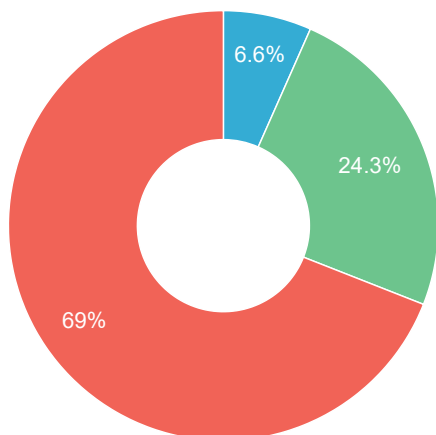

Running Costs

TOTAL ESTIMATED £2,865

Road Tax * £190

Fuel £1,978

Insurance £697

ROAD TAX *

Band	J
CO2	174 g/Km
12 Month	£190
6 Month	£104

FUEL

Annual Cost Estimate	£1,978
Based On	12,623 Annual Miles
Full Tank Cost	£82.13
Full Tank Distance	524 Miles
Average Fuel Urban	MPG
Average Fuel Country	MPG
Average Fuel Combined	37 MPG

INSURANCE

Group Rating 1-20	N/A
Group Rating 1-50	29
Annual Cost Estimate	£697

* The standard 12 month VED rate for all registered cars in this band is shown for the purposes of comparison. Note, figures quoted reflect the current rate only, and may be subject to change in the future. Cars with a list price of over £40,000 when new pay an additional rate of £310 per year on top of the standard rate, for five years

Warranty

MANUFACTURER WARRANTY Partially Expired

	TOTAL PERIOD OR DISTANCE	REMAINING PERIOD	REMAINING DISTANCE
Whole Vehicle	36 Months / Unlimited	Expired	Valid
Powertrain	36 Months / Unlimited	Expired	Valid
Anti-Corrosion	72 Months / Unlimited	Valid	Valid
Paint	72 Months / Unlimited	Valid	Valid
Roadside Assistance	36 Months / Unlimited	Expired	Valid